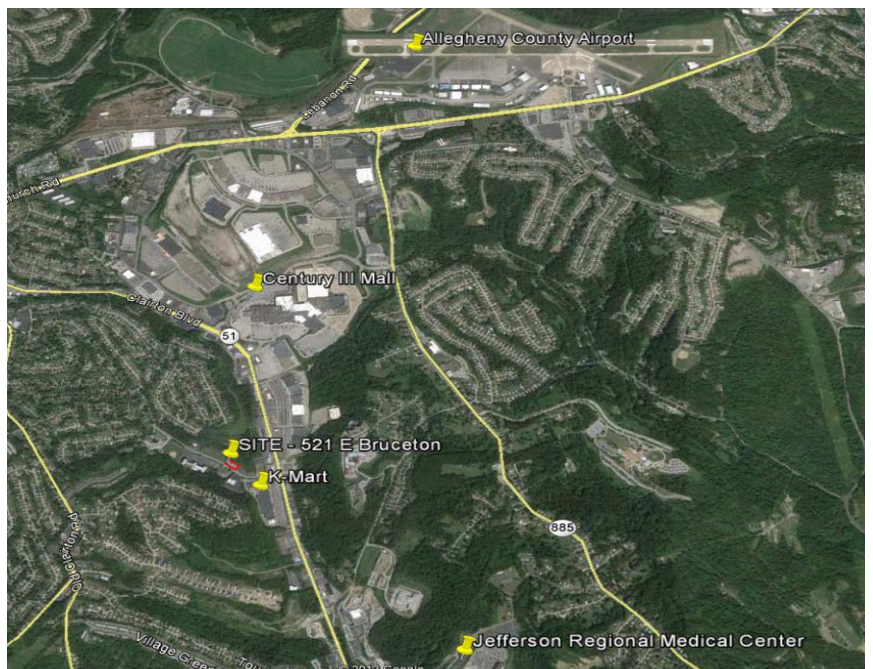

MEDICAL OFFICE BUILDING - FOR SALE/LEASE

521 E. Bruceton Road, Pleasant Hills, PA 15236

±4,450 SF - Medical Office Bldg

**ZONING C-3 Commercial District**

- ◇ Medical Office
- ◇ Professional Office
- ◇ School / Nursery/ Day Care
- ◇ Restaurant
- ◇ Retail

**AMENITIES**

- ◇ 1.9 Miles from Jefferson Regional Hospital
- ◇ Close proximity to Allegheny County Airport
- ◇ Close to Shopping—Century III Mall / Auto Dealers
- ◇ Abundant Parking—5.4 Spaces per 1,000